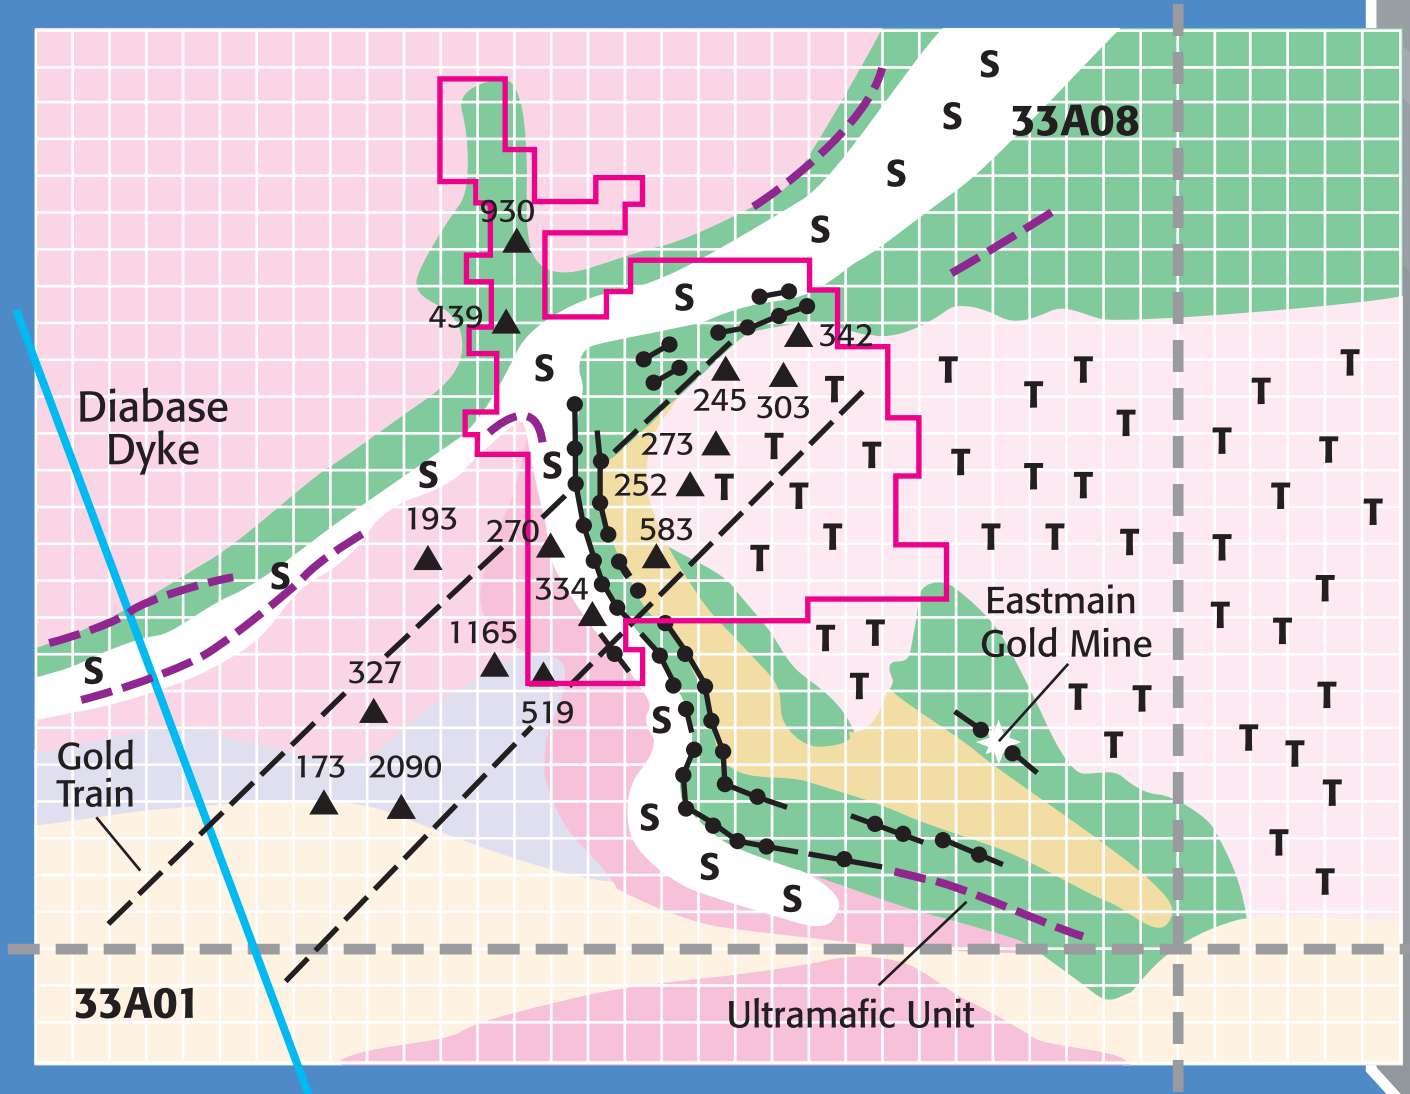

DIOS 33 CARATS-SOUTH PROPERTY

- DIOS Areas
- Mafic volcanic
- Felsic volcanic
- Gold (PPB) in Till
- Sediments
- EM anomalies
- Tonalite complex

DIOS
EXPLORATION